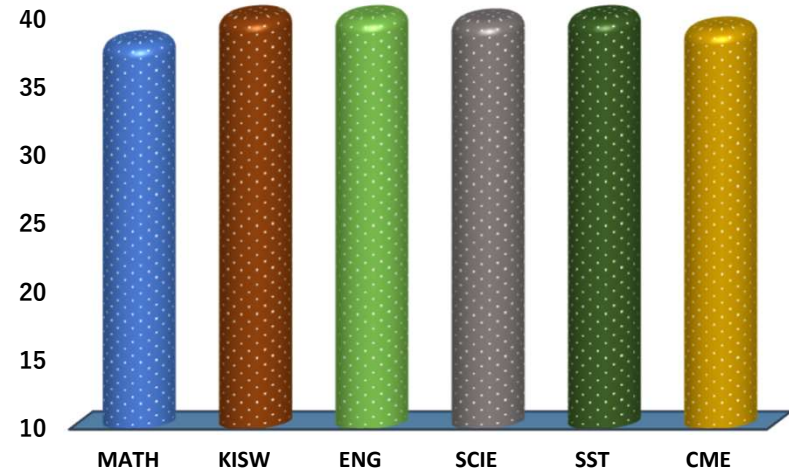

CHITTA ACADEMY

REGION: MOROGORO

SCHOOL AVERAGE

40.9

DISTRICT: MLIMBA

SUBJECT AND GRADE PERFORMANCE ANALYSIS

SUBJECT RANKING

ENGLISH	44.1	88%	1
KISWAHILI	43.5	87%	2
SOCIAL STUDIES	40.6	81%	3
SCIENCE	39.8	80%	4
CIVIC AND MORAL EDUCATION	39.2	78%	5
MATHEMATICS	38.2	76%	6

SUBJECT GRADE ANALYSIS

SUBJECT/GRADE	A	B	C	D	E
MATHEMATICS	5	7	0	0	0
KISWAHILI	12	0	0	0	0
ENGLISH	12	0	0	0	0
SCIENCE	5	7	0	0	0
SOCIAL STUDIES	7	5	0	0	0
CIVIC AND MORAL	6	6	0	0	0

OVERALL GRADE ANALYSIS

A	7	12	58%
B	5		42%
C	0		0%
D	0		0%
E	0		0%

CHART SUBJECT ANALYSIS

BOYS VS GIRLS PERFORMANCE